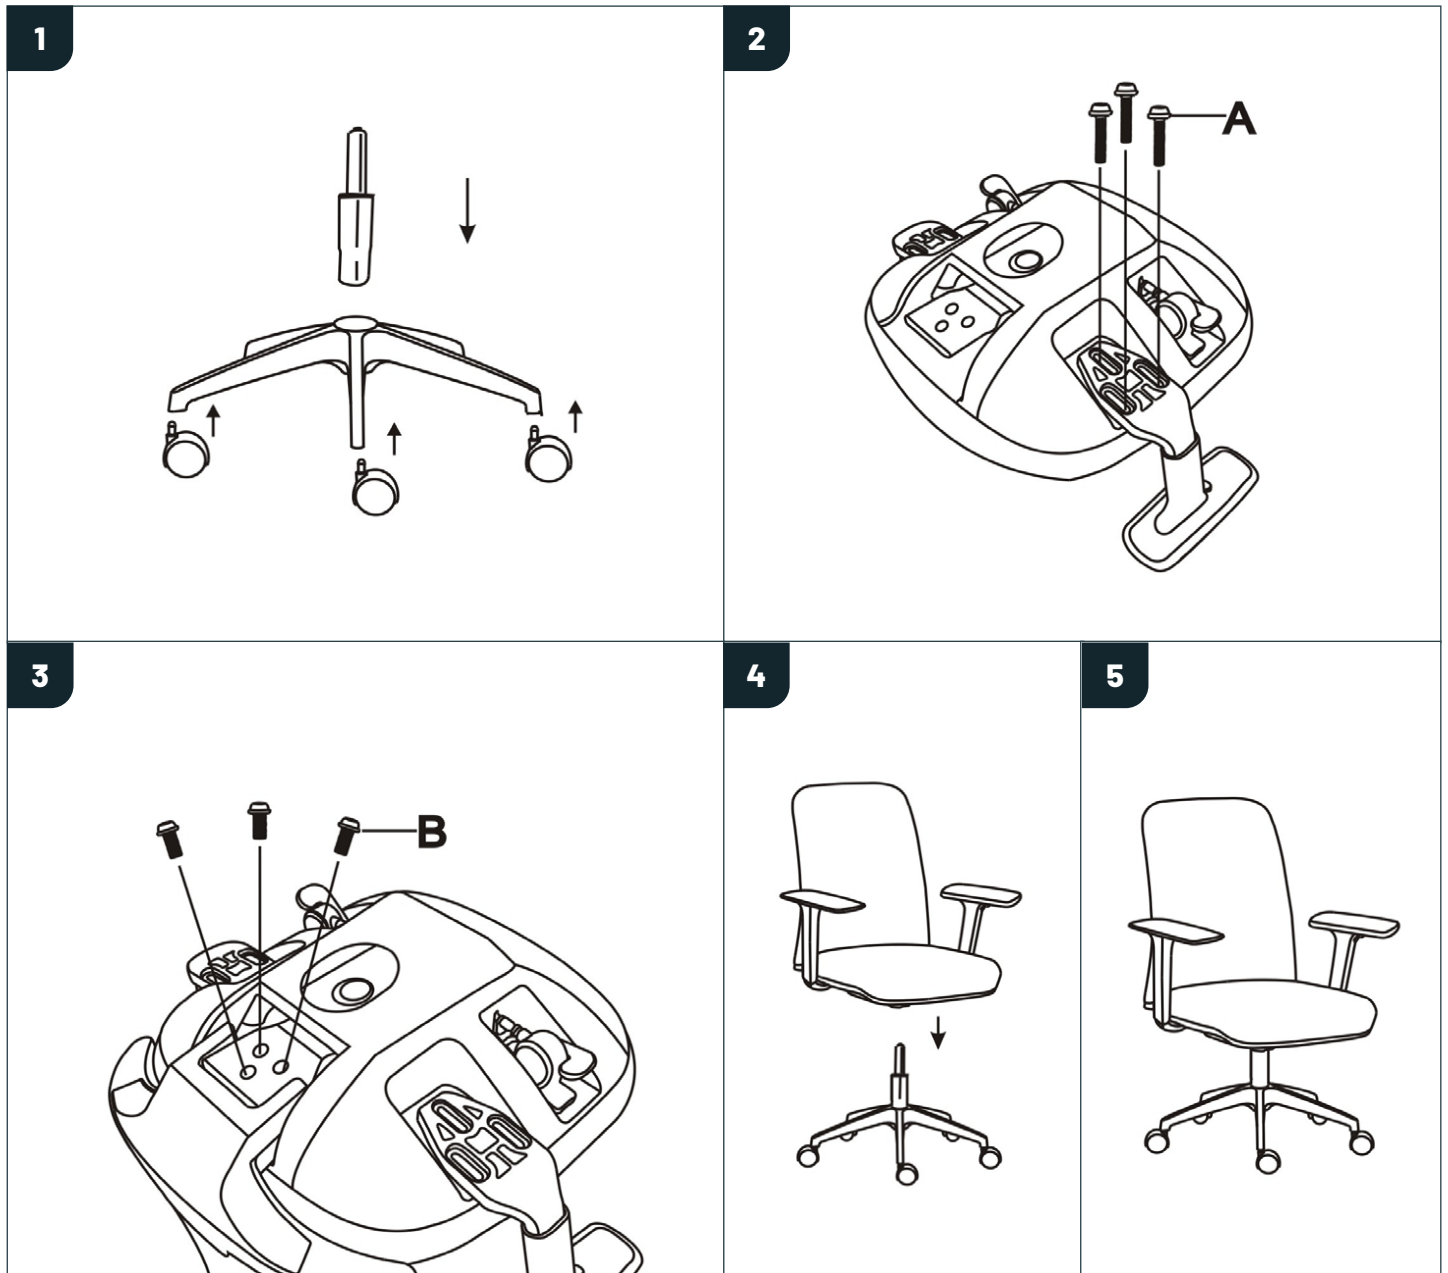

Nest Medium Back Chair

Assembly instructions

 1PC	 2PCS	 1PC	 1PC	 1PC	 5PCS
M6X35	M8X20				
 A 6PCS	 B 2PCS				