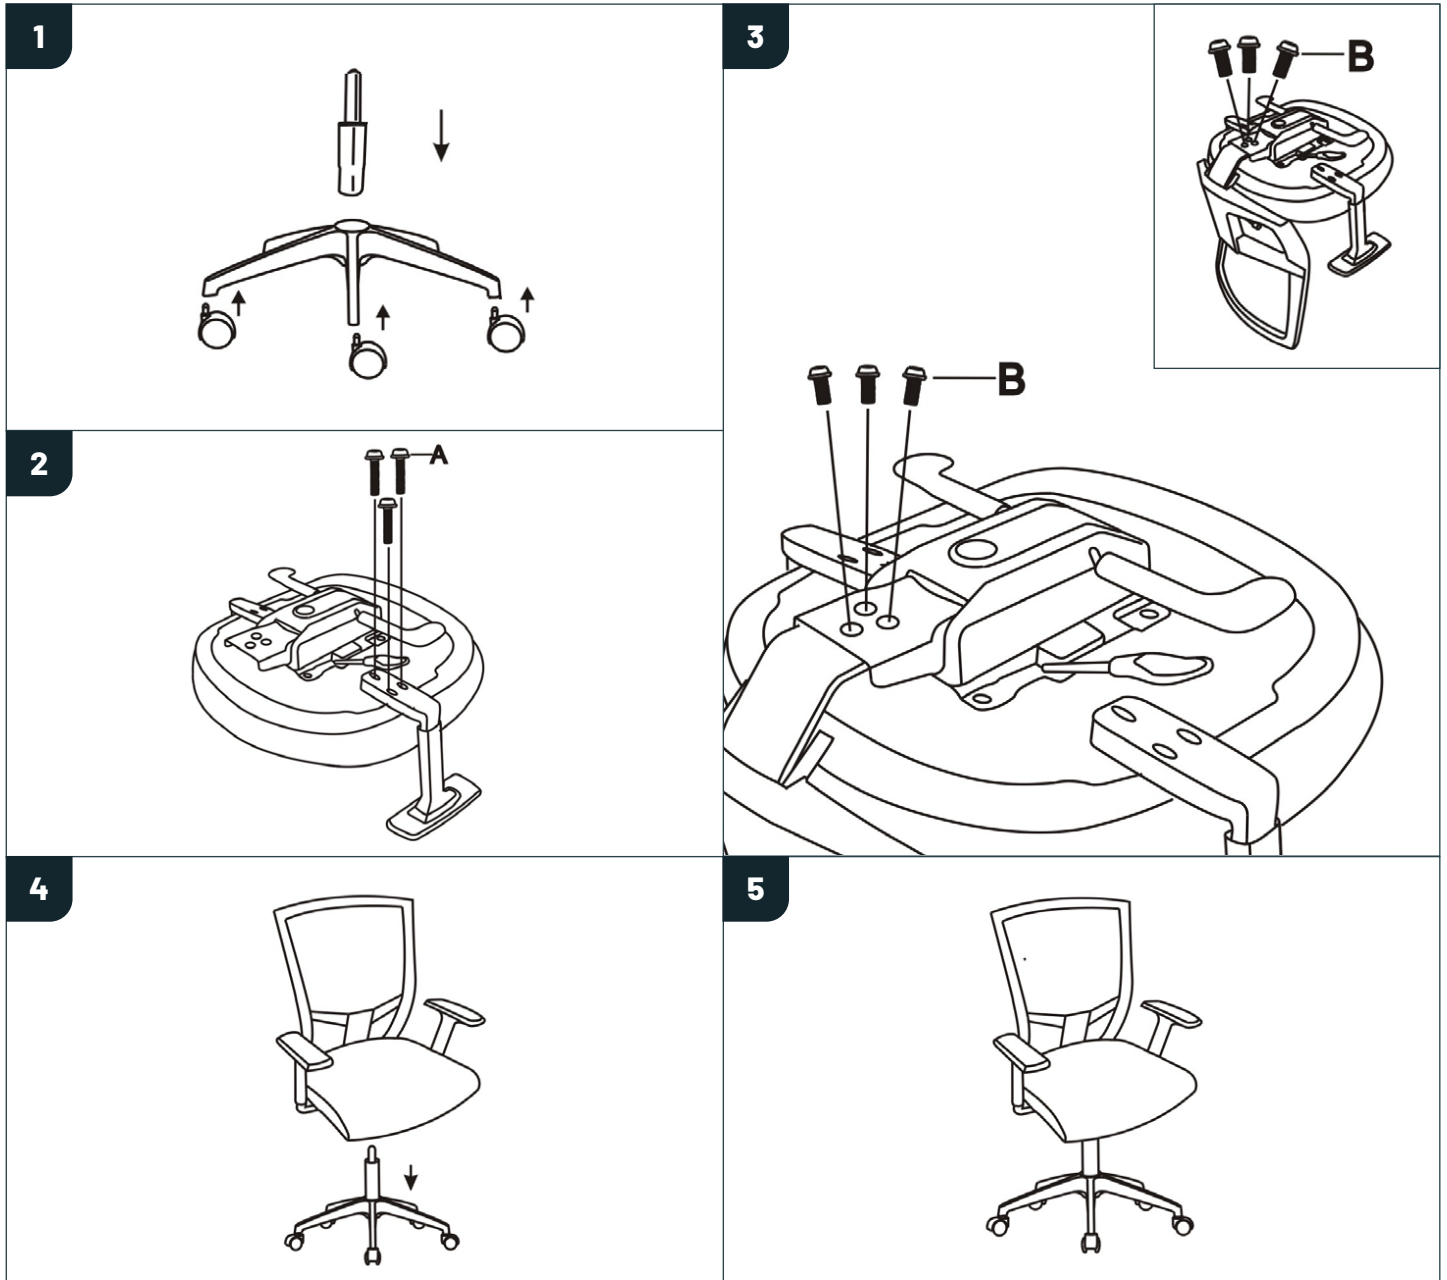

# Radar III White Chair

## Assembly instructions

 1PC	 2PCS	 1PC	 1PC	 5PCS	 1PC
M6X35  A 6PCS	M8X20  B 3PCS				